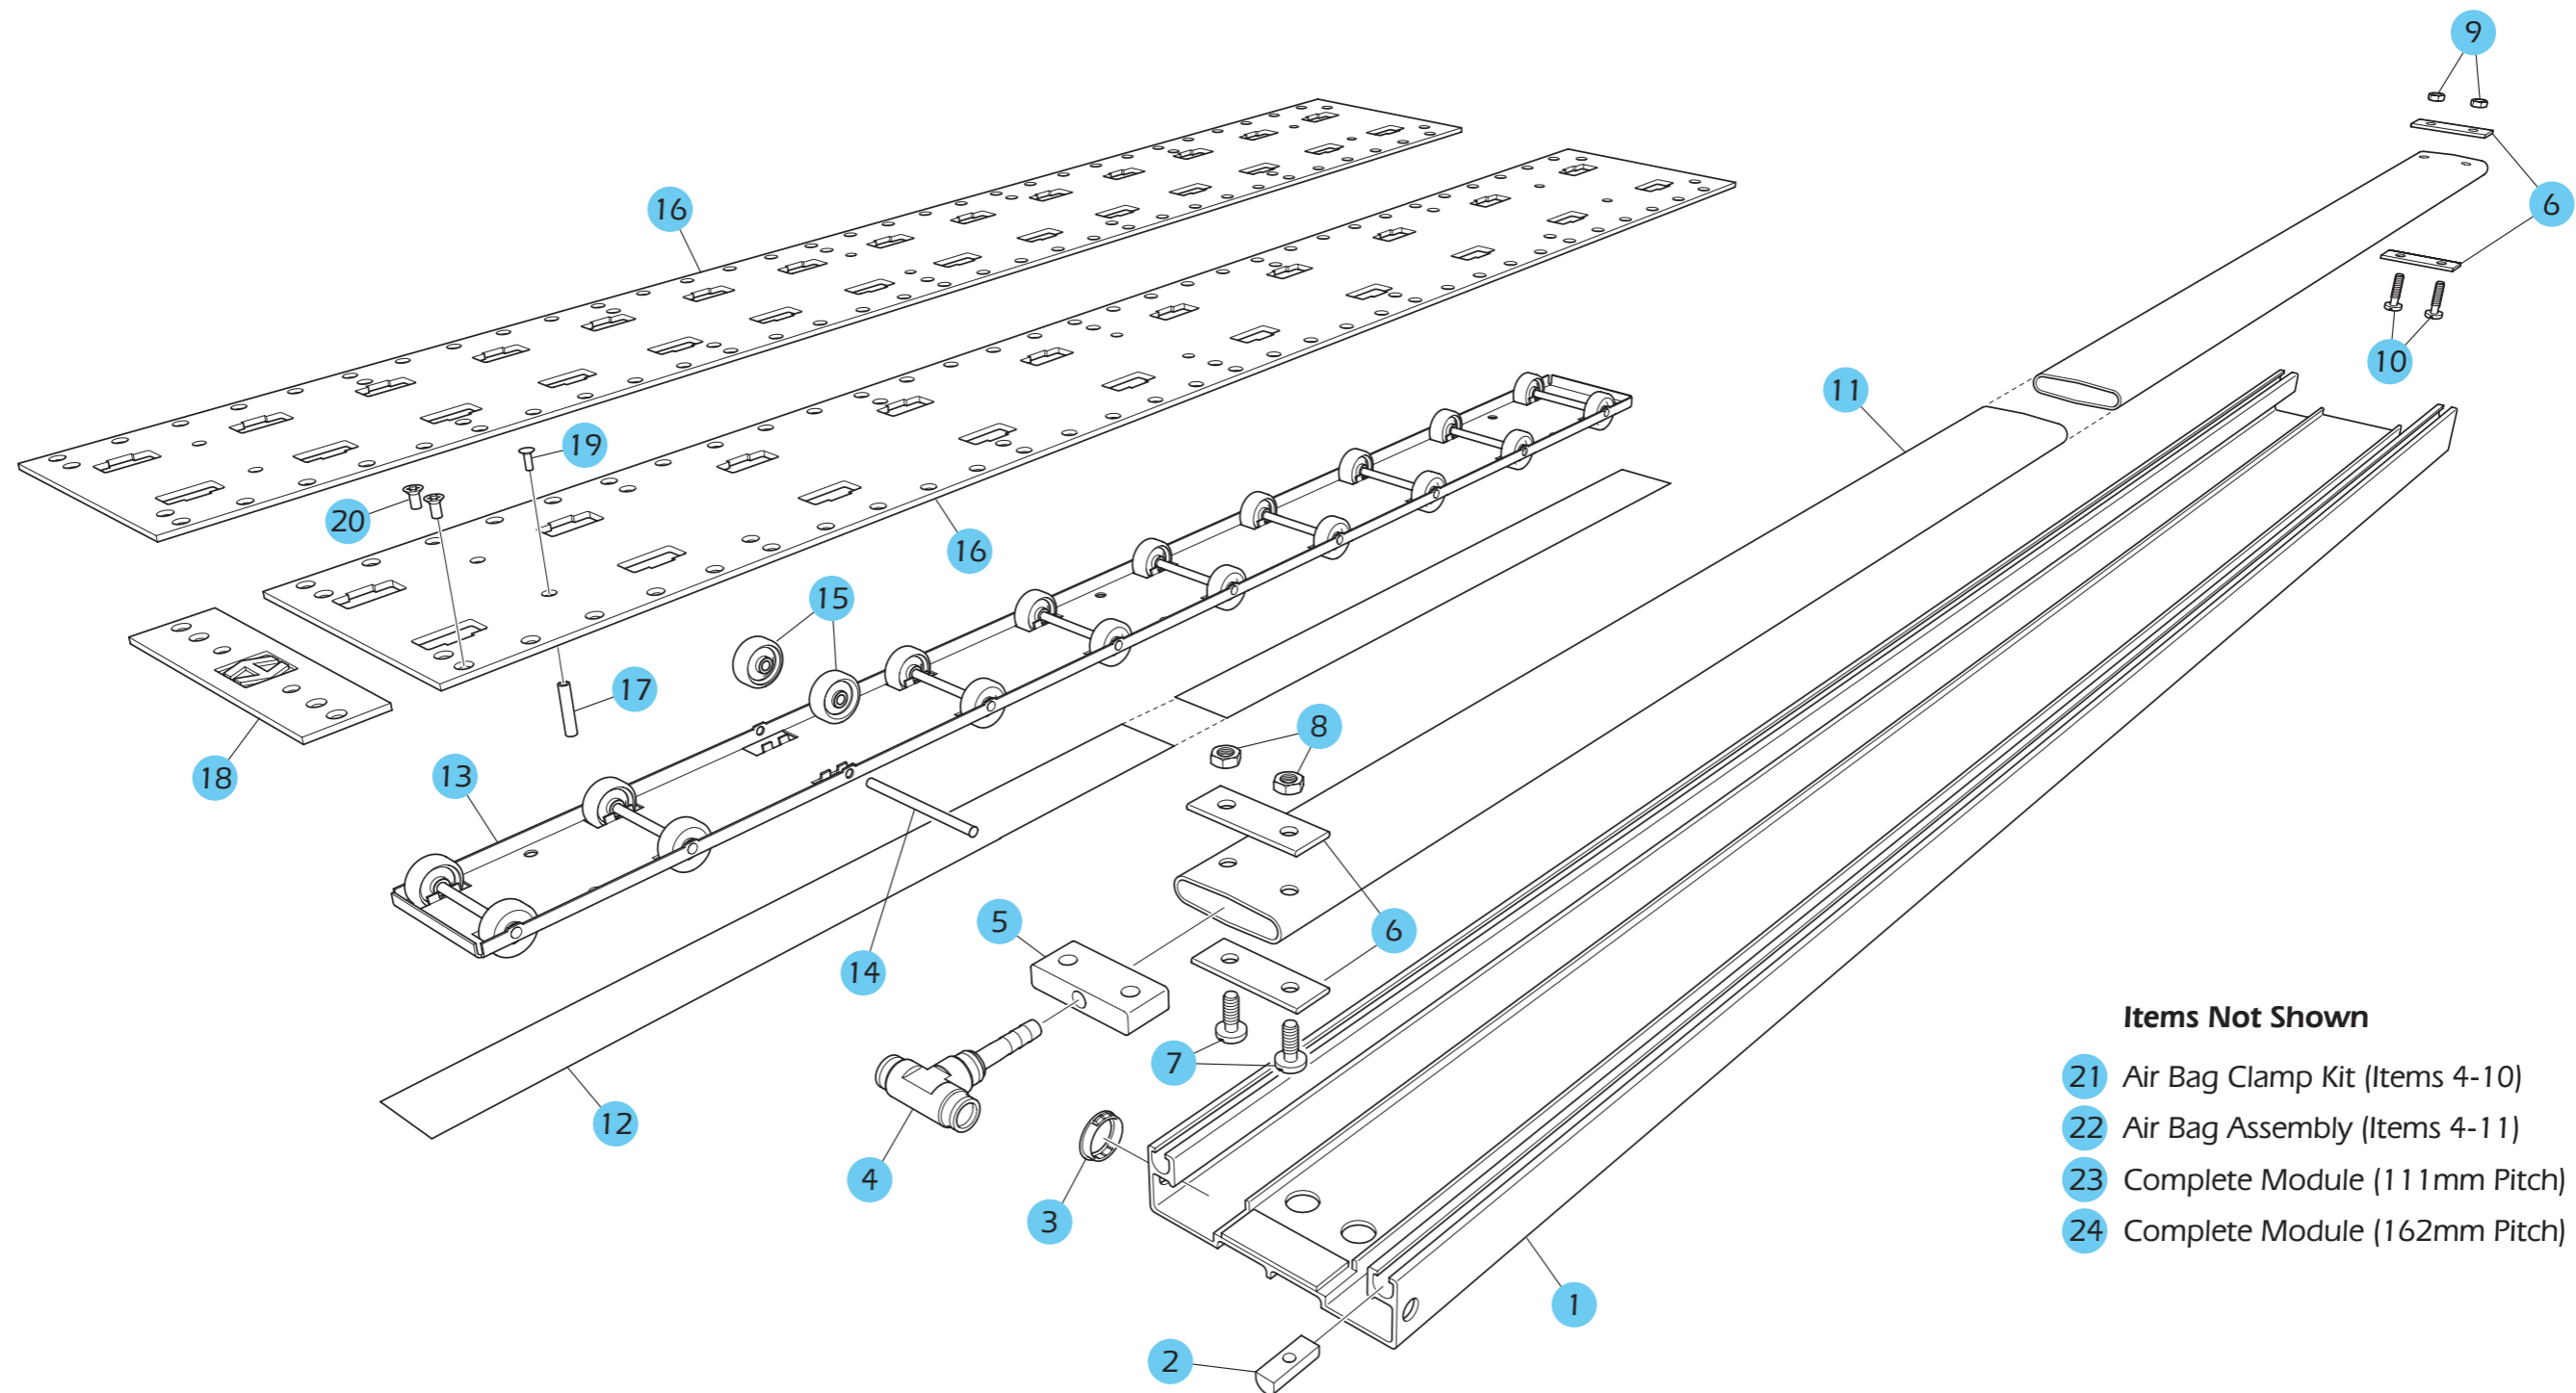

MK24 Series 6 Reefer Channel: Diagram and Parts List

ITEM	PART NO.	DESCRIPTION	QTY
1	PR24-A01-0-3200	Main Channel, Extrusion 3.2m	1
2	CNB001	Nut Bar	16
3	042090169907	Main Channel Snap Bushing	2
4	2BH001	Air Bag Tee	1
5	2CE001	Rubber Insert Plug	1
6	Available in Kit Only	Clamp Plate	4
7	Available in Kit Only	M8 x 30mm Pan Hd Screw	2
8	Available in Kit Only	M8 Nyloc Nut	2
9	Available in Kit Only	M8 Nyloc Nut	2
10	Available in Kit Only	M8 x 20mm Pan Hd Screw	2
11	2AC001	Air Bag 3.2m Long	1
12	1EE001	Acetal Strip	1
13	PR24-A03-111	111mm Pitch	2
	PR24-A03-162	162mm Pitch	2

ITEM	PART NO.	DESCRIPTION	QTY
14	CRP024	MK24 Roller Pin	-
15	3AJ011	MK24 Skate Wheel	-
16	PR24-A05-111-220W	111mm Pitch	2
	PR24-A05-162-220W	162mm Pitch	2
17	HY12404509	MK24 Support Pillar	8
18	CLG024-220W	MK24 5mm Logo Plate (Wide)	1
19	4FB006	M5 x 10mm Taptite Screw	8
20	4AD027	Top Plate Screw, M6 x 15mm (US only)	80
21	PR-ABCKIT-1.5IN	Air Bag Clamp Kit (Items 4-10)	1
22	PR04-A02-3200	Air Bag Assembly (Items 4-11)	1
23	PR24.5.220W-111-3200	Complete Module 111mm Pitch	1
24	PR24.5.220W-162-3200	Complete Module 162mm Pitch	1